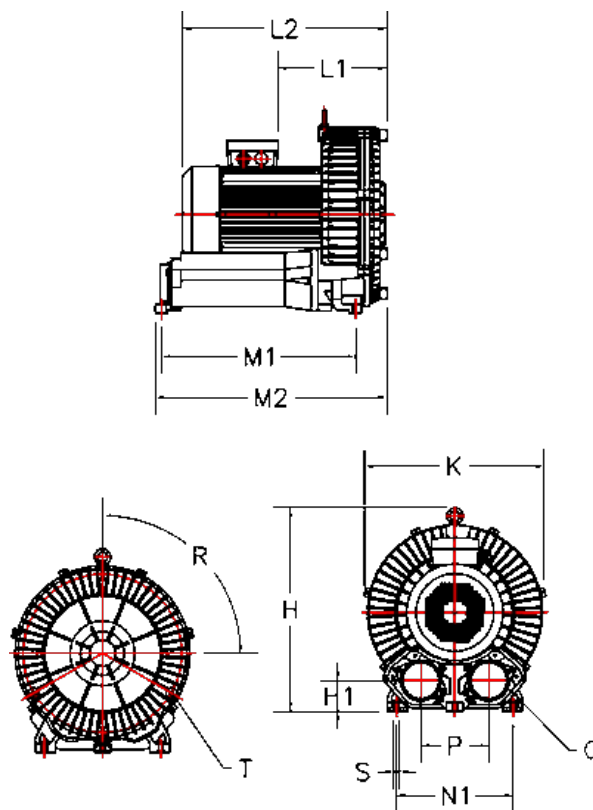

# Data Sheet

Article number: 2761042913013

Description: KLEEblower KB429 1,3/1,5 kW  
3x230/400V 50/60Hz Single stage with Klixon/built in bimetal switch

## Measures

H = 338.5	N1 = 260
H1 = 47	Noise level dB 50/60Hz = 70/73
K = 332	P = 120
L1 = 126	Q = 2-PF 2" (NPT 2")
L2 = 320	R (degrees) = 3x120
M1 = 115	S = 4 x Ø14
M2 = 321.5	T = 3 - M8X1,25 - 15 dyb
N = 298	